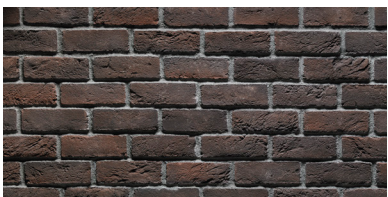

Lintels, Garage & Side Door: **Grounded SW6089**