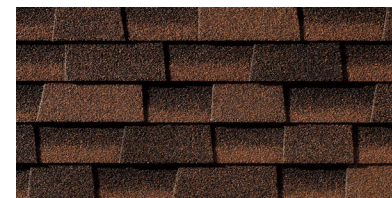

Fascia & Soffit: **White**

Brick: **Handmade Brick Moroccan Sand**

Decorative Brackets: **Tricorn Black SW6258**

Columns: **Creamy SW7012**

Roof Shingles: **Hickory**

Barrel Tile Roofing: **Barcelona 900- New Southern Blend**