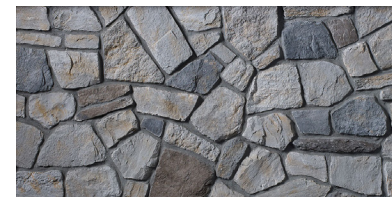

Brick: **Used Brick Antique Red**

Decorative Brackets: **Sealskin SW7675**

Columns: **Creamy SW7012**

Roof Shingles: **Shakewood**

Barrel Tile Roofing: **Barcelona 900- Buckskin**

Flat Tile Roofing: **Saxony 900- Dark Charcoal**