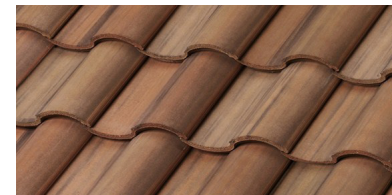

Roof Shingles: **Hickory**